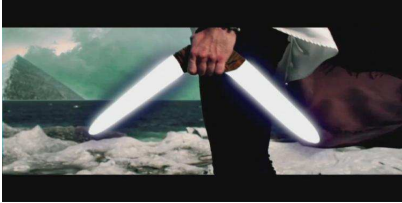

Breakdown File

'Miracle in the Storm'

Project completed on Autodesk Smoke in HD.  
Visual FX consist of compositing rain, hail, clouds, lightning, tracking & match moving.

Art vs Science 'Finally See Our Way'

Visual Effects completed on Smoke.  
Light saber type boomerang reveal & disappear, & door split screen.

'Doritos Campaign'

Visual Effects completed on Flame.  
Keying from white BG, roto & Clean up.

'Miracle in the Storm'

Project completed on Autodesk Smoke in HD.  
Visual FX consist of compositing 3D parachute, rain, hail, clouds, lightning, tracking & match moving.

'Doritos Campaign'

Visual Effects completed on Flame.  
Keying from white BG, roto, rig removal, tracking & clean up.

Napisan 'Rewind'  
Projected completed on Autodesk Smoke.  
Green screen lady. Split Screen. Circle animation.

Napisan 'Rewind'  
Projected completed on Autodesk Smoke.  
Tape rewind effect consisting of grain & warp effect.