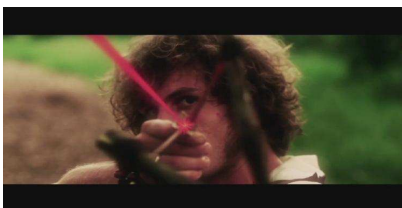

Visual Effects completed on Smoke.  
Light saber type boomerang reveal & disappear, & door split screen.

'Doritos Campaign'

Visual Effects completed on Flame.  
Keying from white BG, roto & Clean up.

'Miracle in the Storm'

Project completed on Autodesk Smoke in HD.  
Visual FX consist of compositing 3D parachute, rain, hail, clouds, lightning, tracking & match moving.

'Doritos Campaign'

Visual Effects completed on Flame.  
Keying from white BG, roto, rig removal, tracking & clean up.

'Miracle in the Storm'

Project completed on Autodesk Smoke in HD.  
Visual FX consist of compositing 3D parachute, rain, hail, clouds, lightning, tracking & match moving.

Art vs Science 'Finally See Our Way'