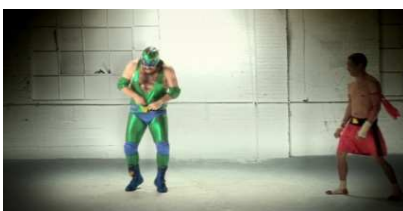

'Doritos Campaign'
Visual Effects completed on Flame.
Keying from white BG, roto, rig removal
(Crab in underpants), tracking & clean up.